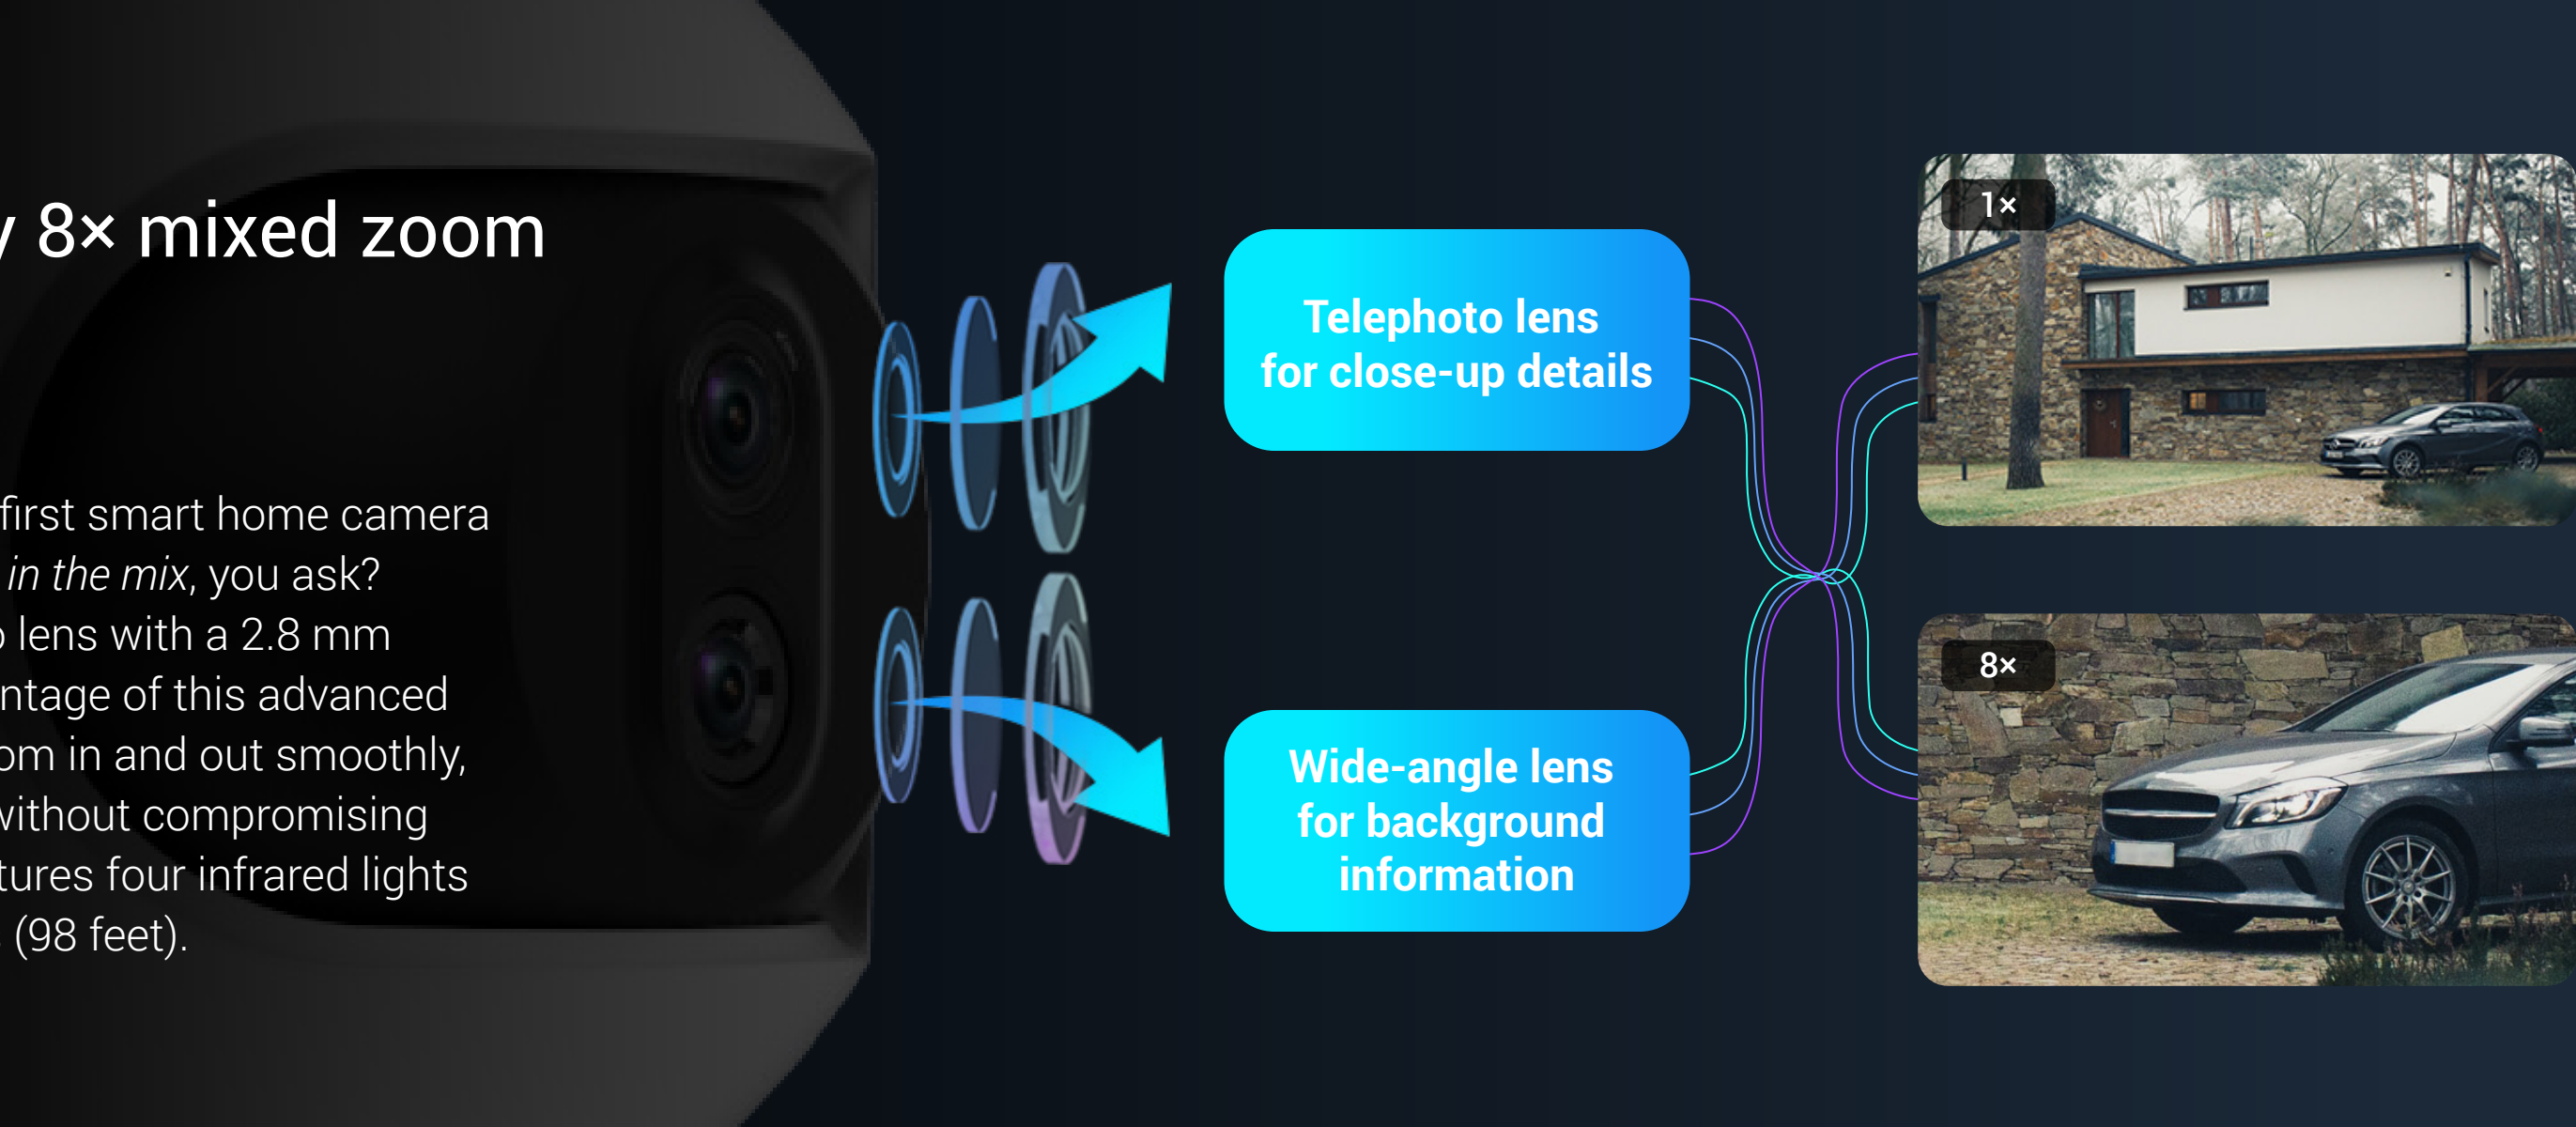

C8PF

GOOD DESIGN
AWARD 2020

Dual-Lens Pan & Tilt Wi-Fi Camera

Wider, clearer views with picture-in-picture display.

With the award-winning C8PF, you will never miss the bigger picture while also seeing what's important – down to every detail. This pan-tilt-zoom camera features advanced dual-lens technologies to fulfill unprecedented 8× mixed zoom for home protection, and provides a picture-in-picture video display mode of both wide and close-up views.

Intelligent
Dual Lenses

Picture-in-Picture
Display Mode

8× Mixed Zoom

360° Panoramic
Coverage

AI-Powered Human
Shape Detection

Two-Way Talk

IR Night Vision
(Up to 98 ft / 30 m)

Weatherproof
Design

Supports MicroSD Card
(Up to 512 GB)

GOOD DESIGN AWARD 2020

Double your views with picture-in-picture display.

EZVIZ designed the C8PF to provide useful picture-in-picture display, in both live viewing and video playback modes. The camera captures a large picture on a small window display, and allows 4x-zoom to render close-up shots on a full screen without blurring the image. You can always tap to zoom in on areas of interest, so as not to miss a thing on far-away objects.

Impressive, non-blurry 8x mixed zoom for extended vision.

The C8PF stands as the world's very first smart home camera that achieves 8x mixed zoom. *What's in the mix, you ask?* The integration of a 12 mm telephoto lens with a 2.8 mm wide-angle lens. Users can take advantage of this advanced feature by using the EZVIZ App to zoom in and out smoothly, keeping an eye on what's important without compromising on image quality or clarity. It also features four infrared lights for great night vision up to 30 meters (98 feet).