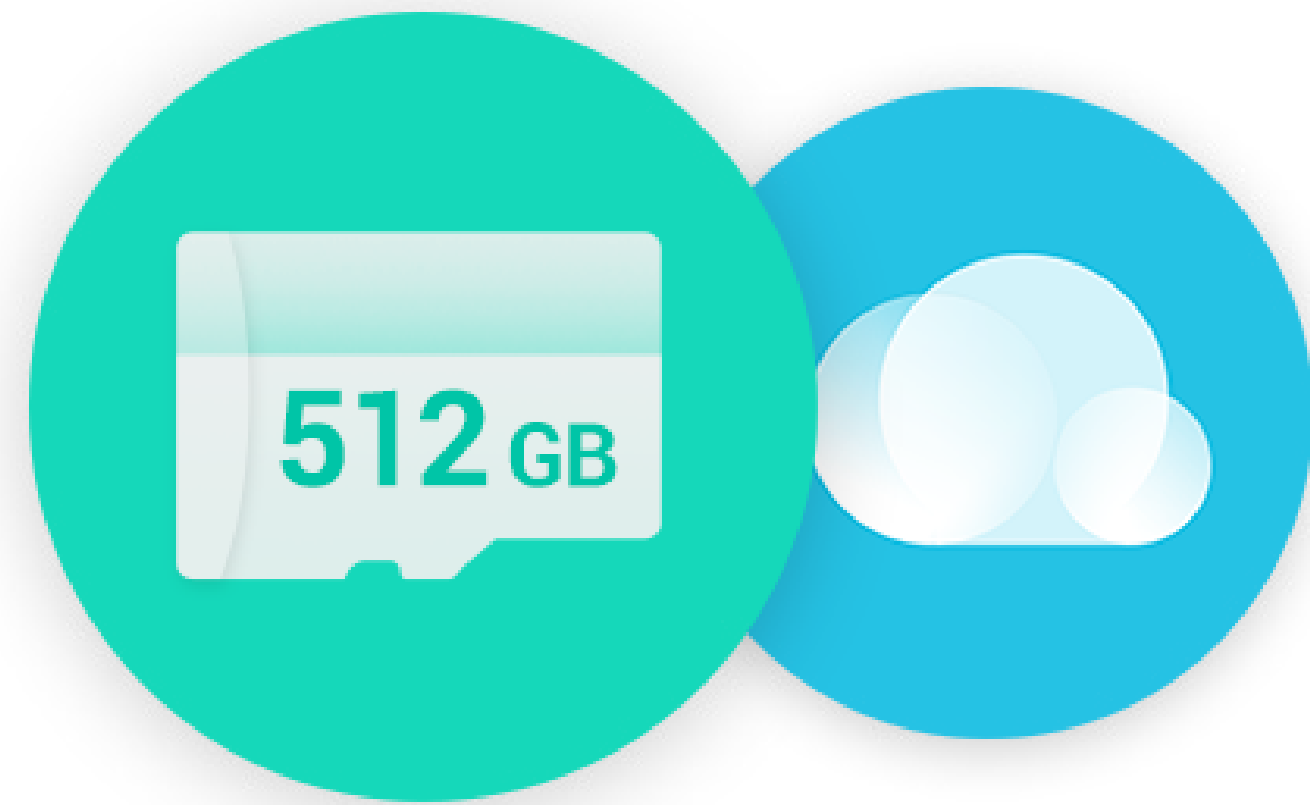

Enjoy 512 GB local video storage – or put it on the cloud.

The C8PF has one of the largest on-camera storage capacities in the home security market – up to 512 GB, thanks to the built-in card slot. You can enjoy secure local video storage at all times. Even better, you can add another layer of protection by saving your data on EZVIZ's CloudPlay with a service subscription.